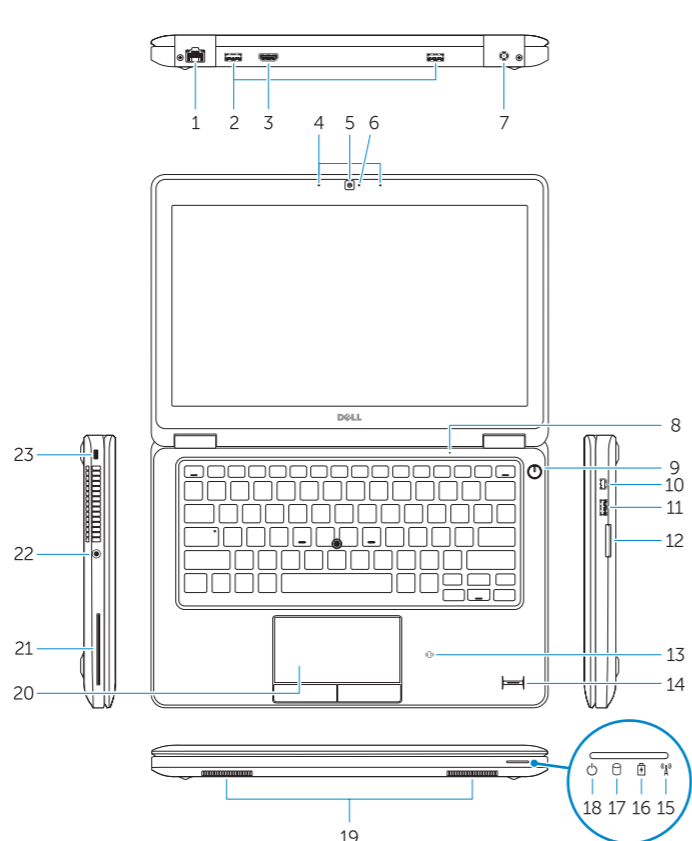

## Features

Funkce | Jellemzők | Funkcje | Vlastnosti

1. Network connector
2. USB 3.0 connectors
3. HDMI connector
4. Microphones (optional)
5. Camera
6. Camera-status light
7. Power connector
8. Microphone
9. Power button
10. Mini-DisplayPort connector
11. USB 3.0 connector with PowerShare
12. Memory-card reader
13. Contactless smart-card reader (optional)
14. Fingerprint reader (optional)
15. Wireless-status light
16. Battery-status light
17. Hard-drive activity light
18. Power-status light
19. Speakers
20. Touchpad
21. Smart-card reader (optional)
22. Headset connector
23. Security-cable slot
24. Dock connector (optional)
25. Service-tag label